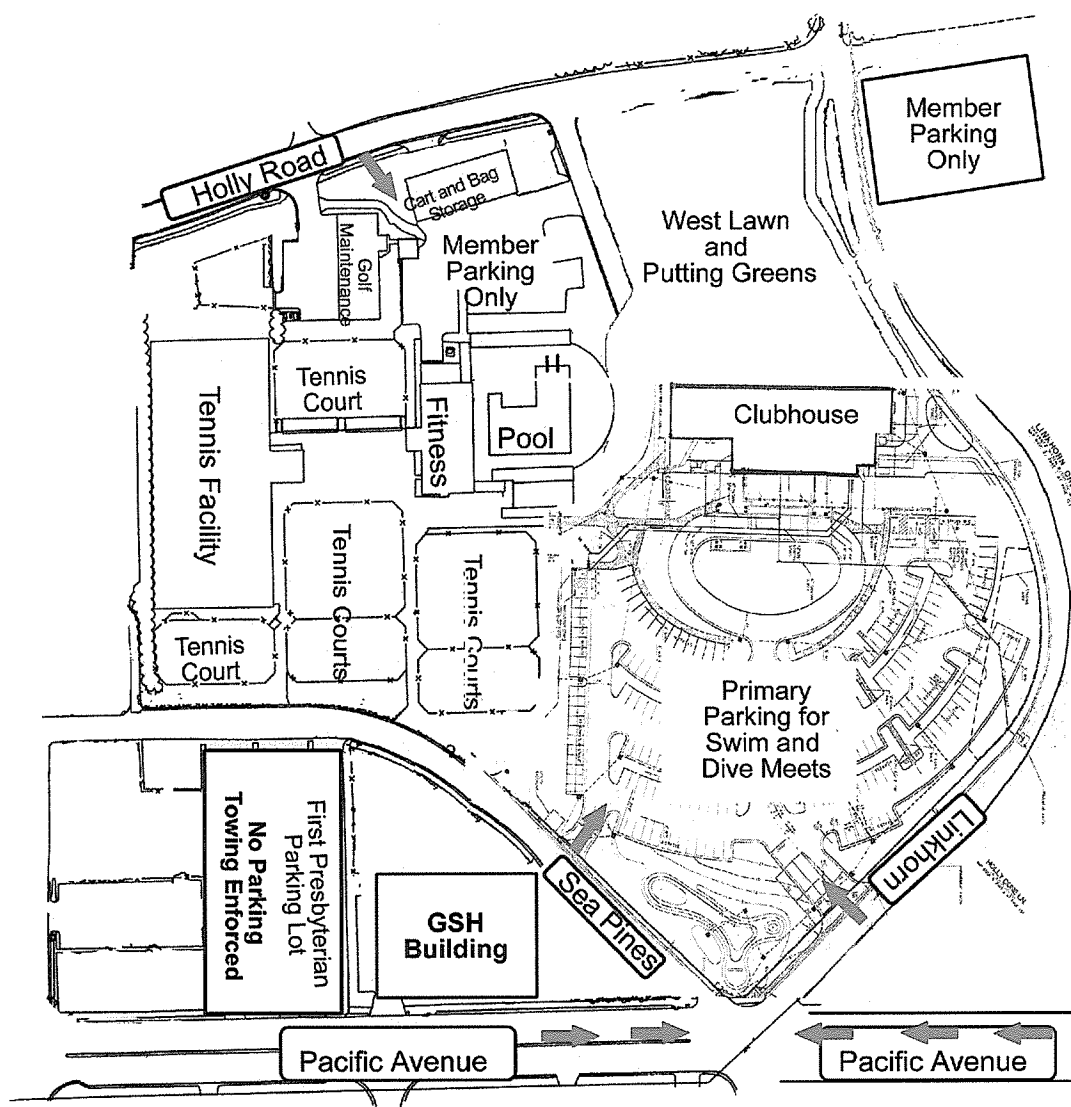

Swim Meet Parking - The Princess Anne Country Club

Directions to The Princess Anne Country Club from I264

- I264 East toward Virginia Beach.
- I264 East ends just past the Convention Center and becomes 21st Street. Continue on 21st for several blocks, then turn left onto Pacific Avenue.
- Follow Pacific and turn left onto Linkhorn Drive or Seapines, the Princess Anne Country Club parking lot may be accessed from both of these roads.

The phone number of The Princess Anne Country Club is (757) 428-4141 and the direct number to the pool is (757) 425-1117.

Princess Anne Country Club, 3800 Pacific Avenue, Va. Beach, VA 23451
Pool Size: 25M x 6L, Mascot: Breakers